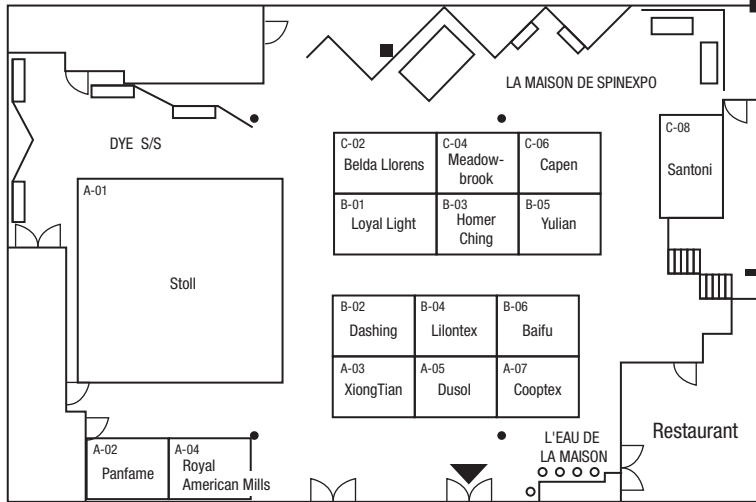

GALLERY LEVEL FLOOR PLAN

METROPOLITAN PAVILION
&
ALTMAN BUILDING

ENTRANCE
ALTMAN BUILDING

EXIT

ALL DELIVERIES
124 W 19TH STREET

ENTRANCE
125W 18TH STREET

19TH STREET

METROPOLITAN PAVILION